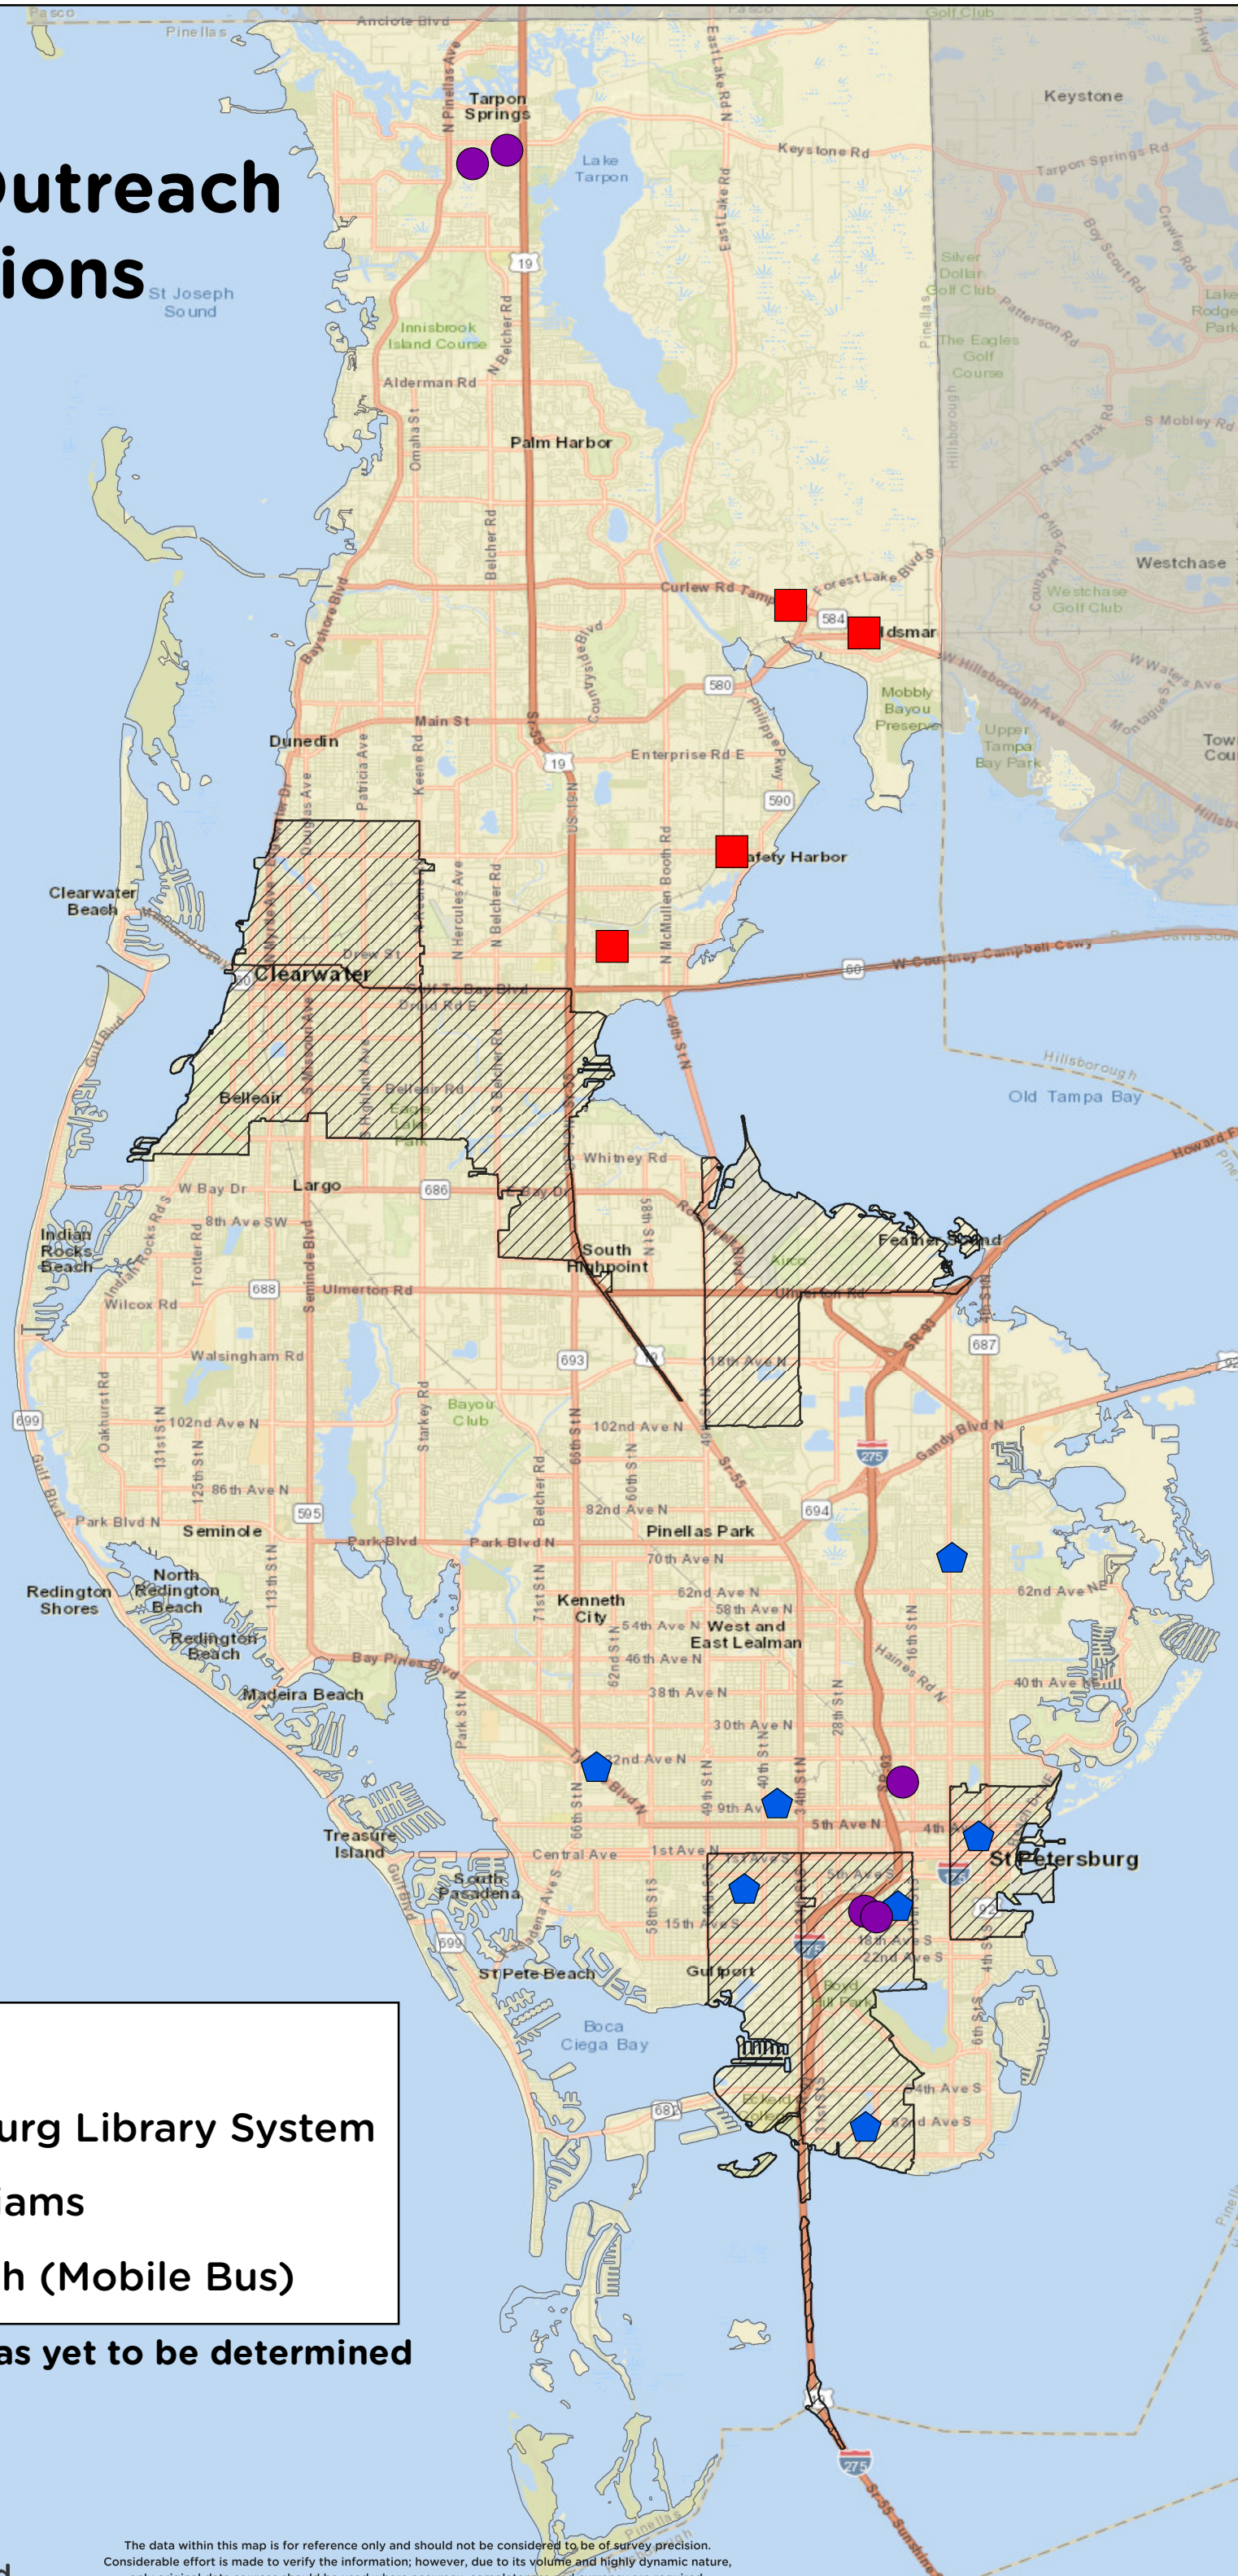

Literacy Outreach Locations

-  USF
-  St. Petersburg Library System
-  Mattie Williams
-  Beam Reach (Mobile Bus)

*R'Club service area has yet to be determined

Agency	Program	Location	Address	City	State	Zip
Mattie Williams NFC	Book Giveaway	Eisenhower Elementary	2800 Drew St	Clearwater	FL	33759
Mattie Williams NFC	Book Giveaway	Halloween Event	750 Main St	Safety Harbor	FL	34695
Mattie Williams NFC	Book Giveaway	Halloween Event	423 Lafayette Blvd	Oldsmar	FL	34677
Mattie Williams NFC	Book Giveaway	Oldsmar Cares	149 FL-580	Oldsmar	FL	34677
St. Petersburg Library System	School Readiness Outreach Program	Main Community Library	3745 9th Avenue North	St. Petersburg	FL	33713
St. Petersburg Library System	School Readiness Outreach Program	Childs Park Community Library	691 43rd St South	St. Petersburg	FL	33711
St. Petersburg Library System	School Readiness Outreach Program	James Weldon Johnson Community Library	1059 18th Avenue South	St. Petersburg	FL	33705
St. Petersburg Library System	School Readiness Outreach Program	Mirror Lake Community Library	280 5th Street North	St. Petersburg	FL	33701
St. Petersburg Library System	School Readiness Outreach Program	North Community Library	861 70th Avenue North	St. Petersburg	FL	33702
St. Petersburg Library System	School Readiness Outreach Program	South Community Library	2300 Roy Hanna Drive South	St. Petersburg	FL	33712
St. Petersburg Library System	School Readiness Outreach Program	West St. Petersburg Community Library	6700 8th Avenue North	St. Petersburg	FL	33710
USF	PLAY (Partnership in Literacy Advocacy for Youth)	Union Academy Family Center	401 East MLK Jr. Dr.	Tarpon Springs	FL	34689
USF	PLAY (Partnership in Literacy Advocacy for Youth)	Police Athletic League of St. Petersburg - Woodlawn	1450 16th Street North	St. Petersburg	FL	33704
USF	PLAY (Partnership in Literacy Advocacy for Youth)	Police Athletic League of St. Petersburg - Jordan Park	1245 Jordan Park Street South	St. Petersburg	FL	33712
USF	PLAY (Partnership in Literacy Advocacy for Youth)	Community Health Centers of Pinellas	1344 22nd Street South	St. Petersburg	FL	33712
USF	PLAY (Partnership in Literacy Advocacy for Youth)	Community Health Centers of Pinellas	247 South Huey Avenue	Tarpon Springs	FL	34689
Beam Reach	Books on the Move	Mobile Bus		Clearwater	FL	33755
Beam Reach	Books on the Move	Mobile Bus		Clearwater	FL	33756
Beam Reach	Books on the Move	Mobile Bus		Clearwater	FL	33764
Beam Reach	Books on the Move	Mobile Bus		Bayside	FL	33762
Beam Reach	Books on the Move	Mobile Bus		St. Petersburg	FL	33701
Beam Reach	Books on the Move	Mobile Bus		St. Petersburg	FL	33711
Beam Reach	Books on the Move	Mobile Bus		St. Petersburg	FL	33712