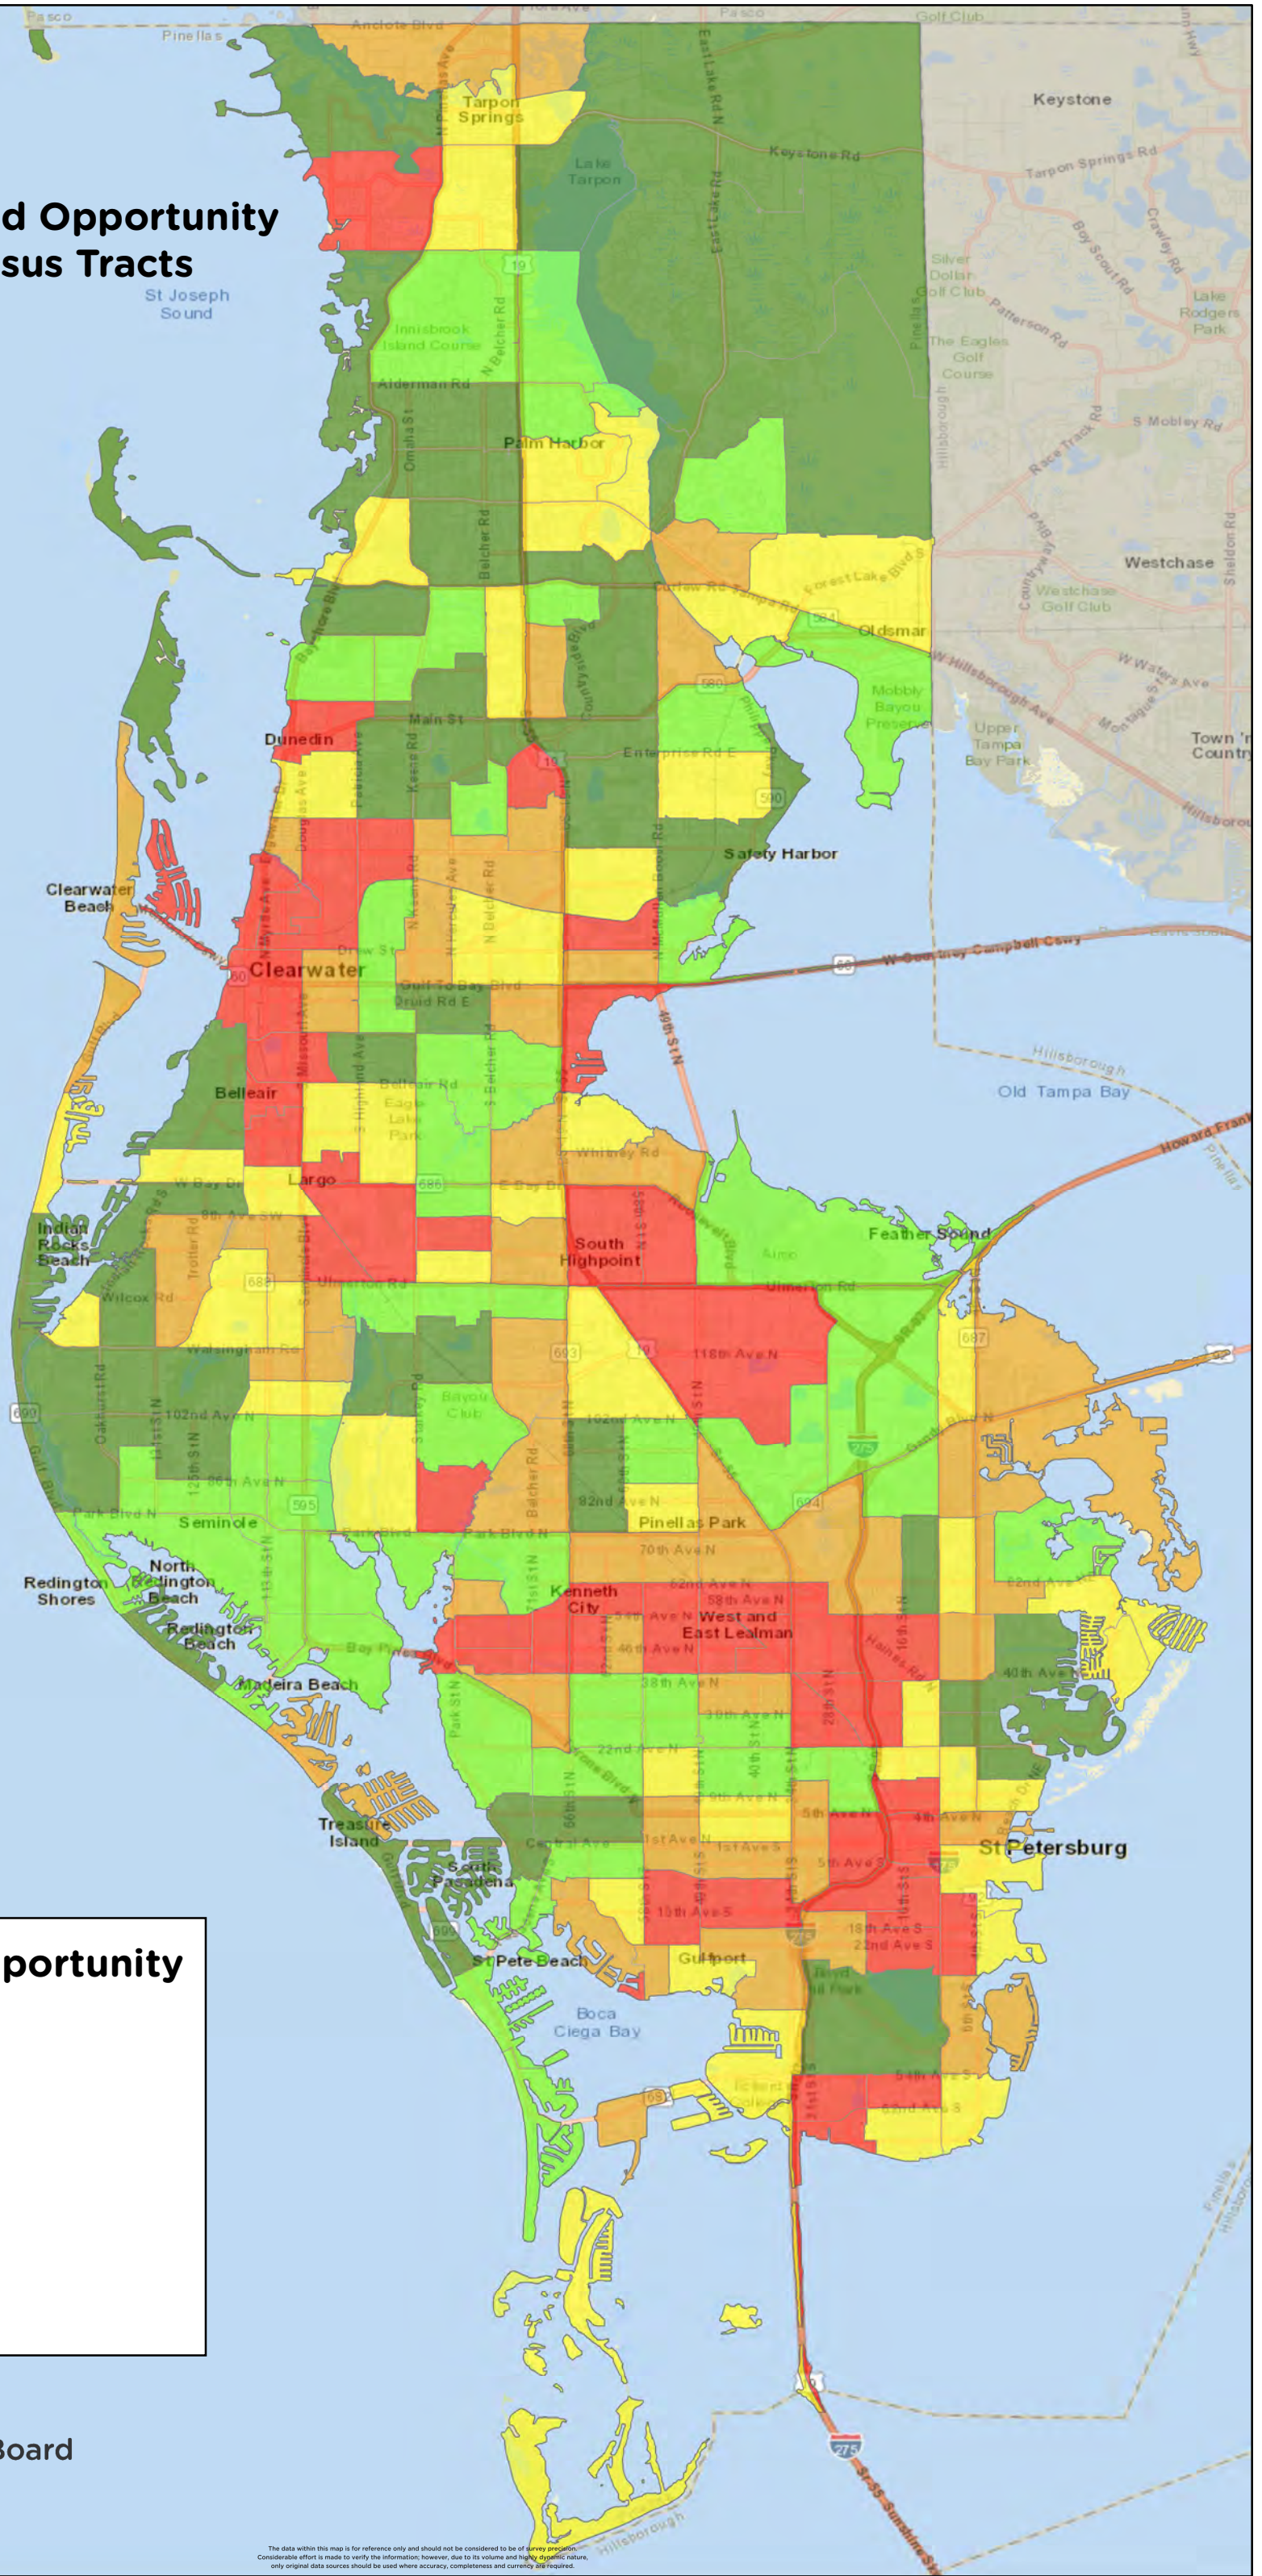

2019 Pinellas Child Opportunity Index By Census Tracts

Overall Child Opportunity

- Very Low
- Low
- Moderate
- High
- Very High