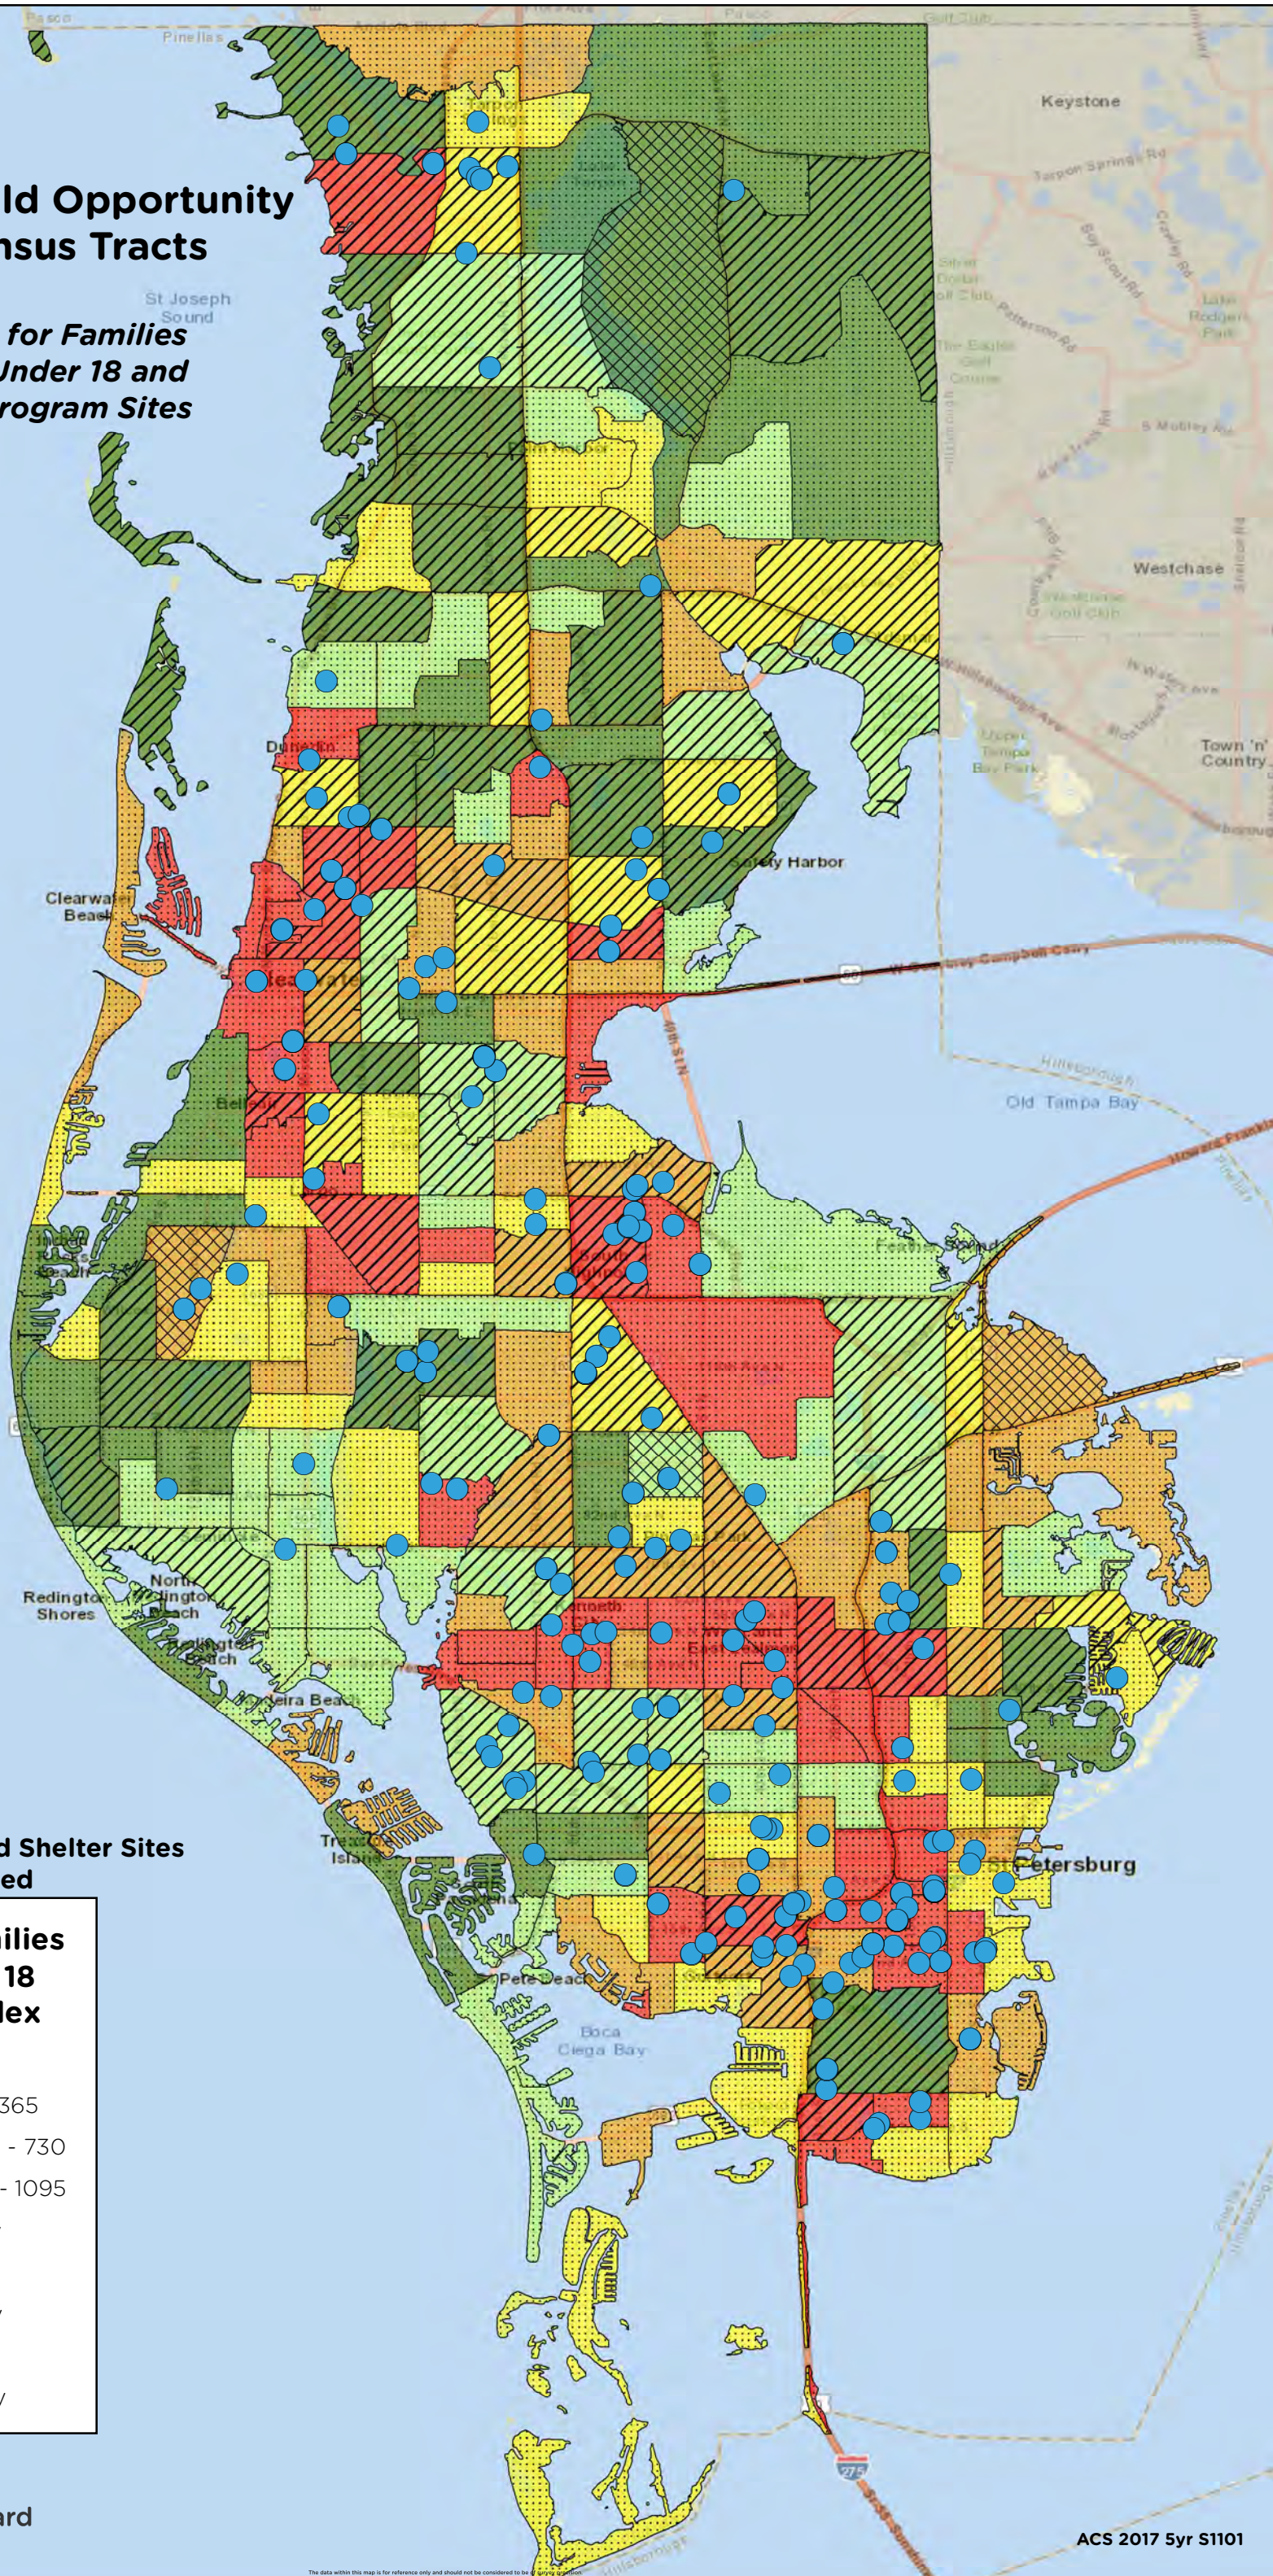

2019 Pinellas Child Opportunity Index By Census Tracts

With Overlays for Families with Children Under 18 and JWB Funded Program Sites

*NOTE: Home Visiting and Shelter Sites are not Mapped

Pinellas County Families with Children under 18 and Opportunity Index

- Program Sites FY20*
- Children under 18: 0 - 365
- Children under 18: 366 - 730
- Children under 18: 731 - 1095
- Very Low Opportunity
- Low Opportunity
- Moderate Opportunity
- High Opportunity
- Very High Opportunity